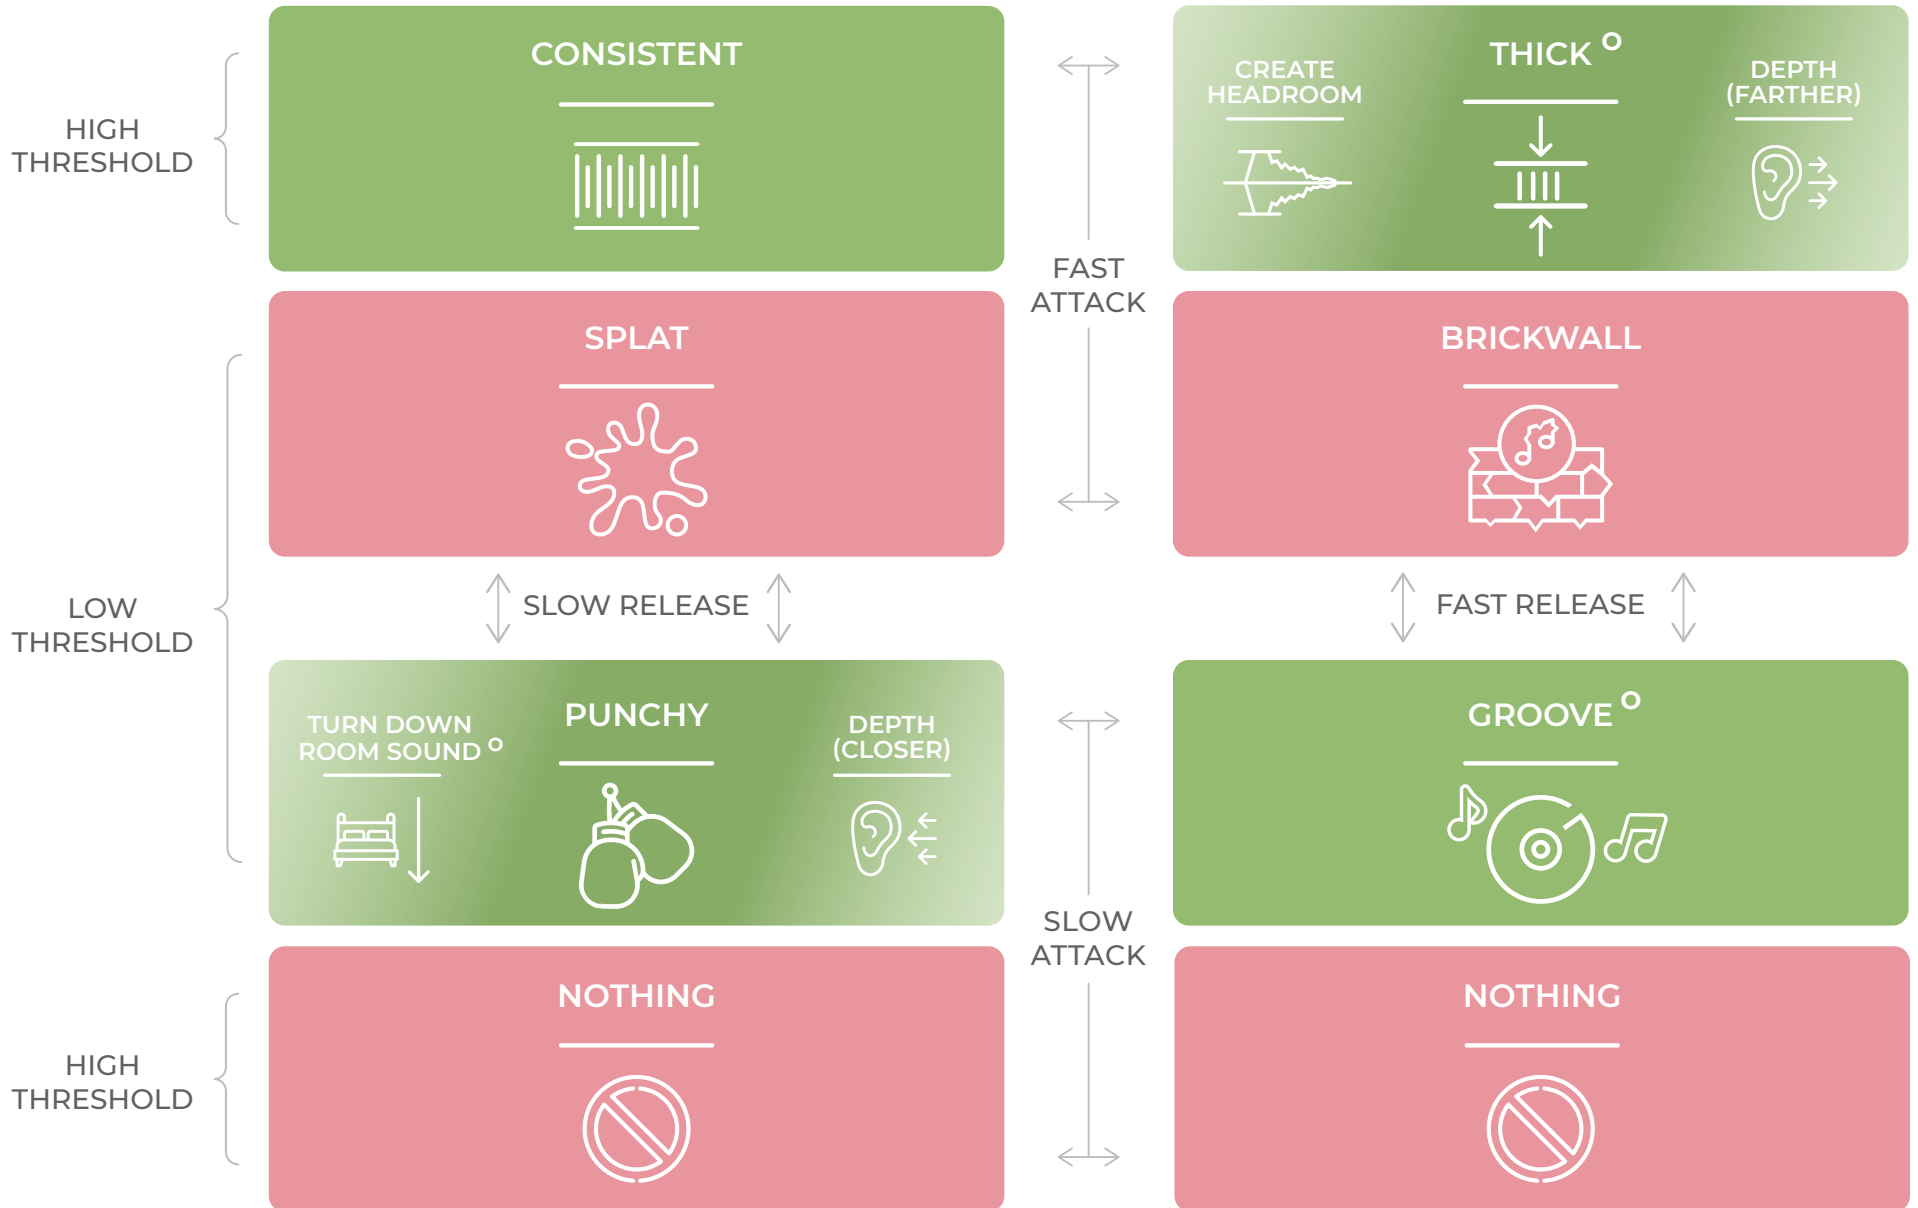

HOW TO CREATE THE STYLES OF COMPRESSION

^o = Use a peak meter (instead of a loudness meter) to set up makeup gain.